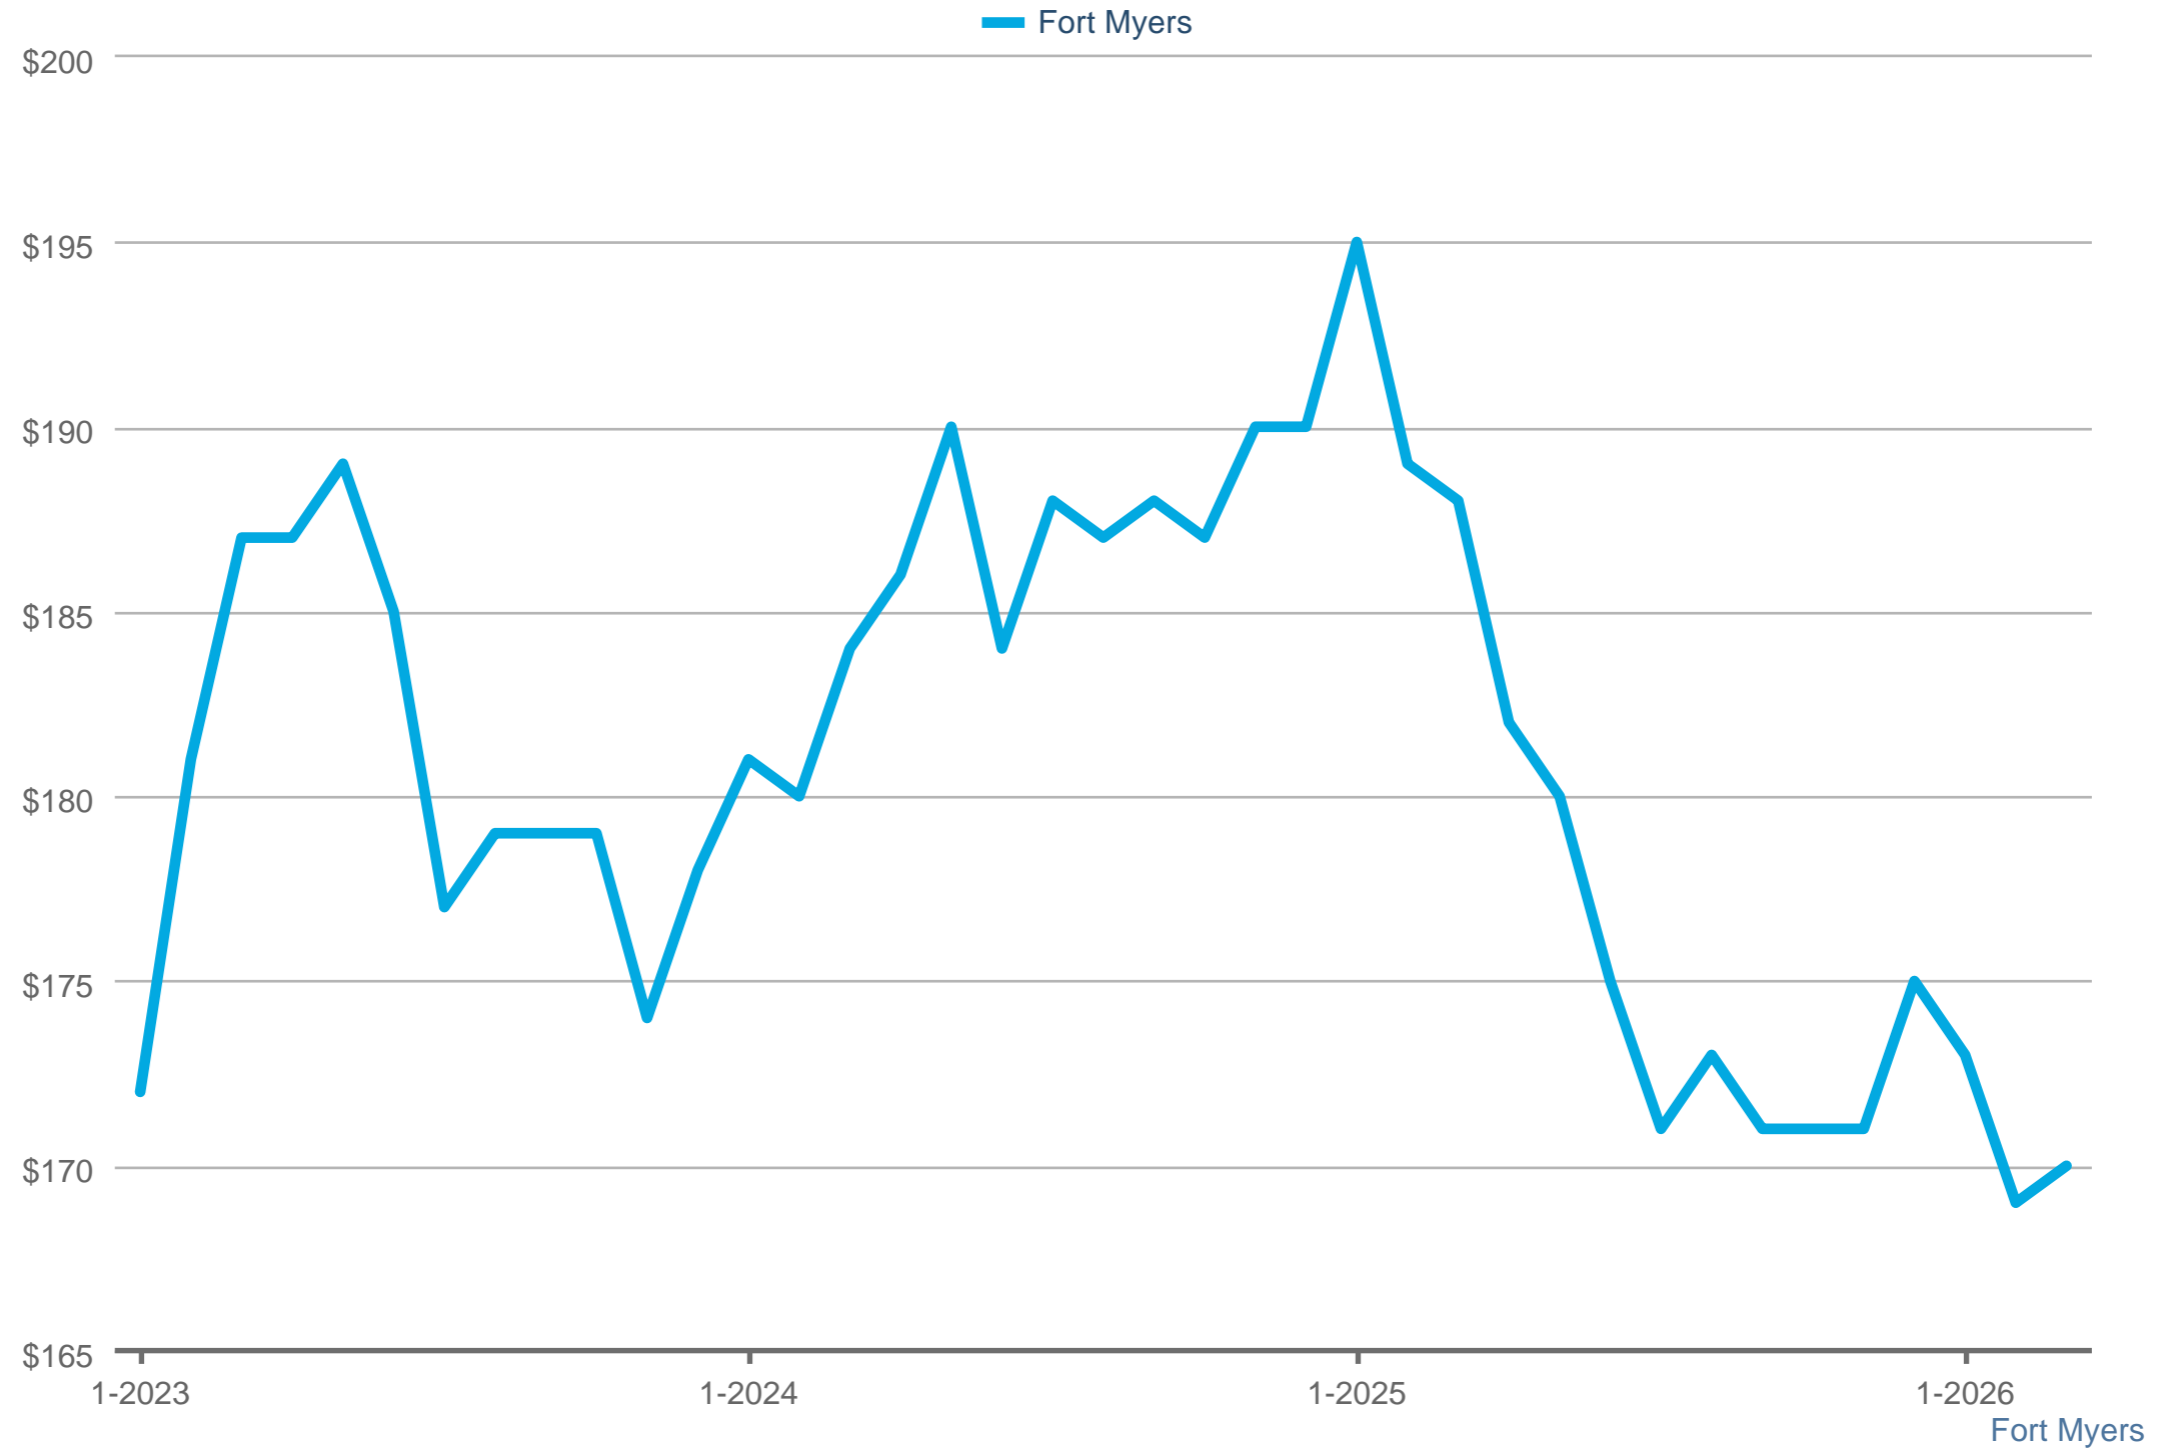

Median Price Per Square Foot

Each data point is one month of activity. Data is from April 29, 2026.